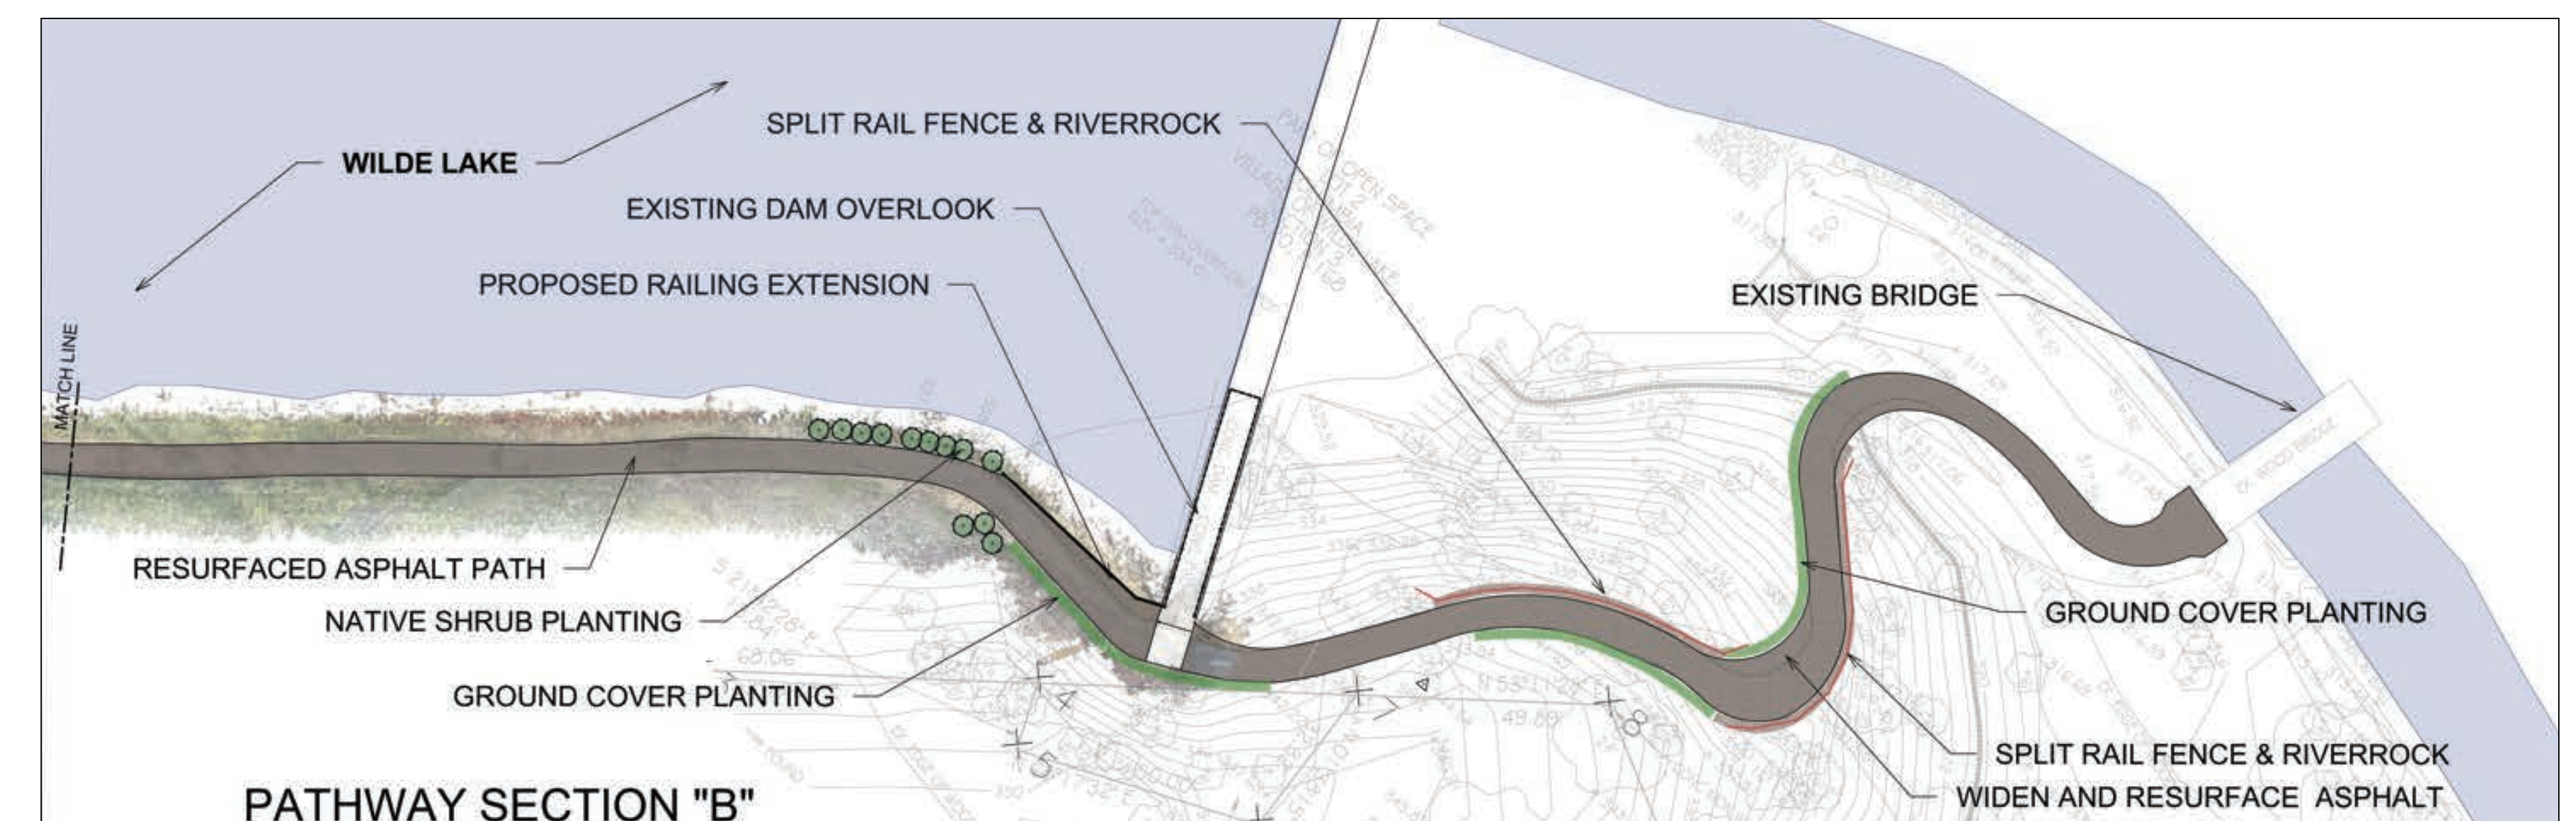

**COMING THIS SUMMER!**

# Pathway Improvement

The Cove pathway at Wilde Lake is being improved. Work will be performed between 7:00am and 4:00pm and the path will be closed during that time. It will be open with limited access after 4:00pm on most days. The dates work will begin will be posted soon.

**BEFORE**

**AFTER**

CONCEPTUAL SKETCH - RAILING AND PATHWAY IMPROVEMENTS AT SPILLWAY

**BEFORE**

**AFTER**

CONCEPTUAL SKETCH - SPLIT RAIL FENCE and RIVER ROCK PATHWAY EDGE

For more information, please contact 410-312-6330 or [Open.Space@ColumbiaAssociation.org](mailto:Open.Space@ColumbiaAssociation.org).