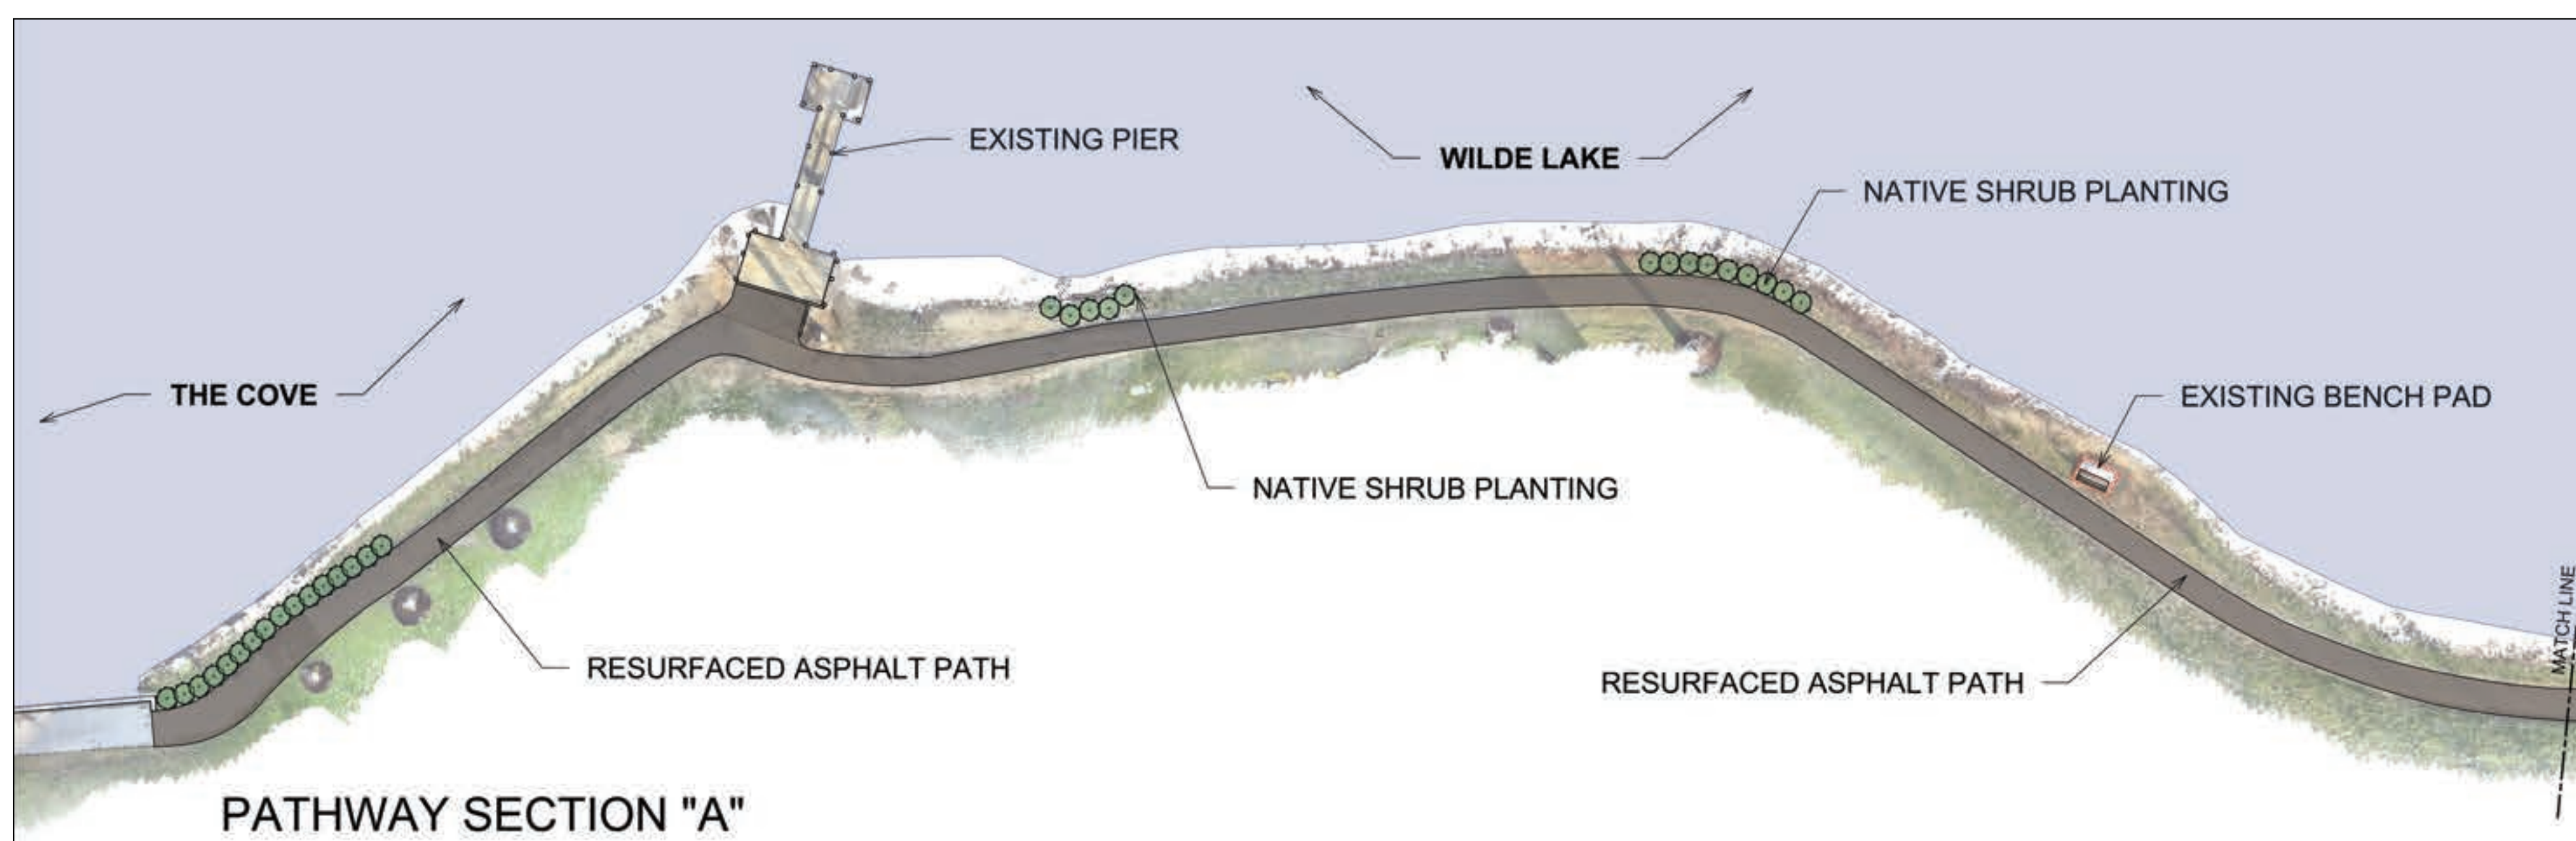

**COMING THIS SUMMER!**

# Pathway Improvement

The Cove pathway at Wilde Lake is being improved. Work will be performed between 7:00am and 4:00pm and the path will be closed during that time. It will be open with limited access after 4:00pm on most days. The dates work will begin will be posted soon.

**BEFORE**

**AFTER**

CONCEPTUAL SKETCH - RAILING AND PATHWAY IMPROVEMENTS AT SPILLWAY

**BEFORE**

**AFTER**

CONCEPTUAL SKETCH - SPLIT RAIL FENCE and RIVER ROCK PATHWAY EDGE

For more information, please contact 410-312-6330 or [Open.Space@ColumbiaAssociation.org](mailto:Open.Space@ColumbiaAssociation.org).